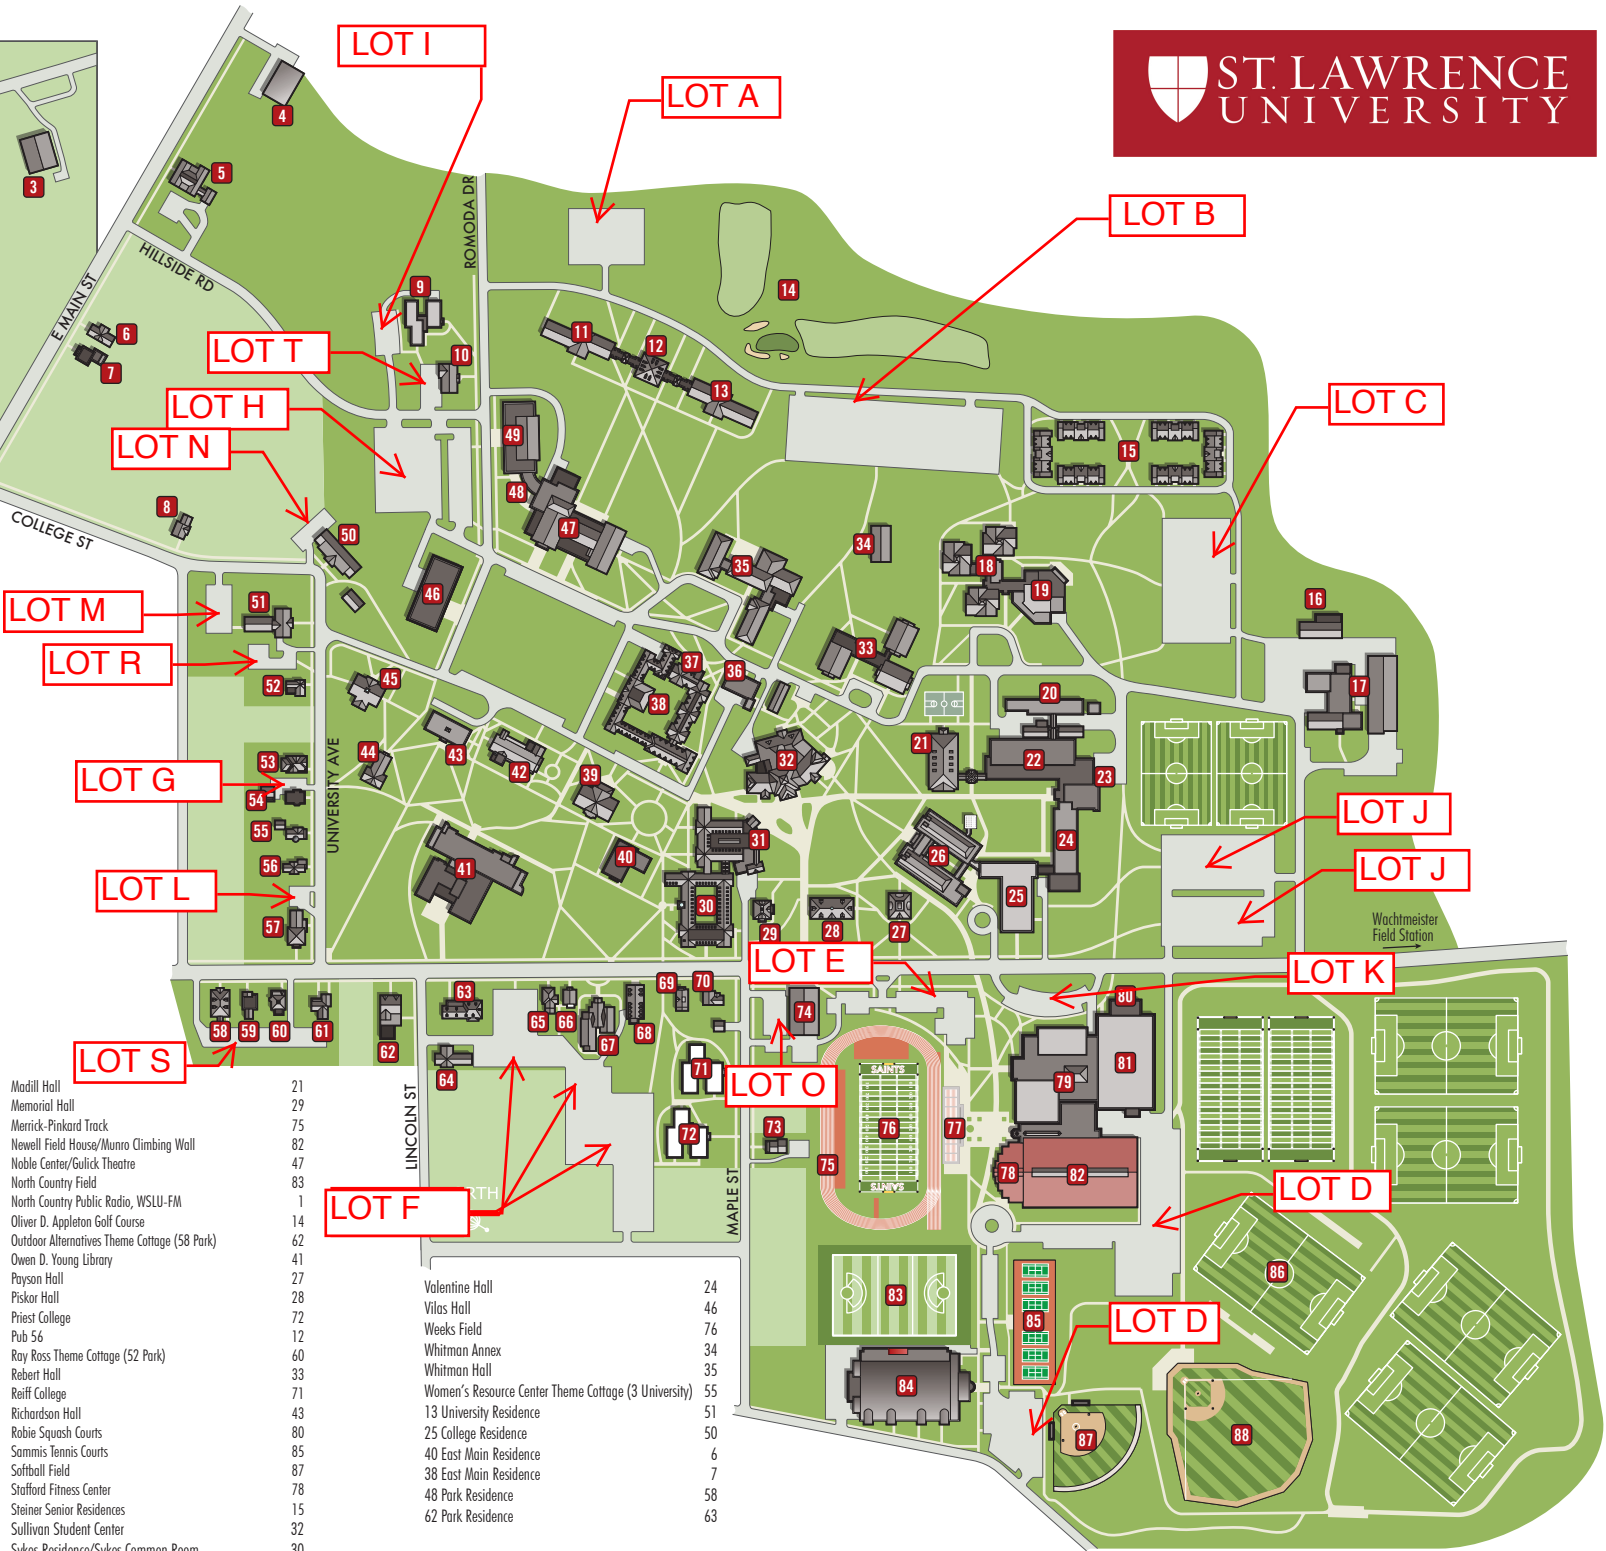

Facilities

- Alpha Tau Omega Fraternity 59
- Annex & Xanadu Theme Cottage 10
- Appleton Arena 84
- Artists' Guild Theme Cottage 56
- Atwood Hall 45
- Augsbury Physical Education Center 79
- Best Western University Inn 2
- Bewkes Science Hall 25
- Black Student Union Theme Cottage (72 Park) 66
- Brewer Bookstore 74
- Brown Hall 22
- Brush Alumni House 52
- Brush Art Gallery 48
- Carnegie Hall 39
- Central Heating Plant 36
- Central Receiving 16
- Dana Dining Center 31
- Dean-Eaton Lounge 38
- Dean-Eaton Hall 37
- Diana B. Torrey '82 Health and Counseling Center 67
- Eben Holden Dining Center 19
- Elsa Gunnison Appleton Riding Hall 3
- English Department Offices 53
- Facilities Operations Building 17
- Fay Baseball Field 88
- Flint Hall 23
- Gaines College 9
- Gilson Hall (Commons College, 78 Park) 68
- Global and Gender Studies (82 Park) 69
- Global and Gender Studies (84 Park) 70
- Greenhouse Theme Cottage (70 Park) 65
- Griffiths Arts Center/Peterson-Kermani Performance Hall 49
- Gunnison Memorial Chapel 43
- Habitat Theme Cottage (50 Park) 59
- Hepburn Hall 40
- Herring-Cole Hall 44
- H.O.P.E. Theme Cottage (11 Maple) 73
- Hulett Hall 11
- Indoor Golf Training Center 4
- Java House Theme Cottage (5 University) 54
- Java Performance and KSLU 20
- Jencks Hall 13
- Johnson Hall of Science 26
- Kappa Delta Sigma Sorority (53 Park) 57
- La Casa Latina Theme Cottage (54 Park) 61
- Leckonby Stadium 77
- Lee Hall 18
- Leithead Field House 81
- LIGHTHOUSE Theme Cottage 8
- MacAllaster House, President's Home (54 East Main) 5
- MacAllaster Soccer Stadium/Field 86

- Valentine Hall 24
- Vilas Hall 46
- Weeks Field 76
- Whitman Annex 34
- Whitman Hall 35
- Women's Resource Center Theme Cottage (3 University) 55
- 13 University Residence 51
- 25 College Residence 50
- 40 East Main Residence 6
- 38 East Main Residence 7
- 48 Park Residence 58
- 62 Park Residence 63

GRAVEL LOT →